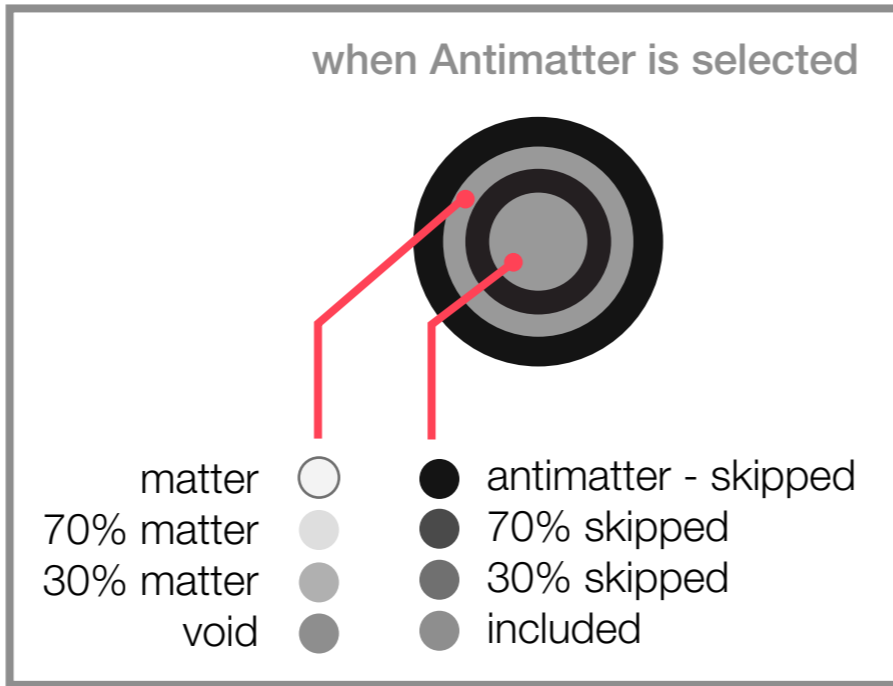

CHEAT SHEET

- Shift +Click** edit level at first click to avoid double click
- Shift +level keys** edit next level for paintbrush editing
- Alt +Click** jump to level
- Esc** back to matter tool

shortcuts and previous/next level keys

	MICRO STEP	STEP	PAGE	CHANNEL	SCENE
MATTER 	TRIGGER ON/OFF	ACTIVE / SILENT	ACTIVE / SILENT	ACTIVE / SILENT	ACTIVE / SILENT
ANTIMATTER 	SKIP / INCLUDE	SKIP / INCLUDE	SKIP / INCLUDE	SEND TO ANTI-CHANNEL	SKIP / INCLUDE
UNCERTAINTY 	TRIGGER PROB.	ACTIVE PROB.	ACTIVE PROB.	BERNOULI GATE	BERNOULI GATE
ANTI-UNCERTAINTY 	SKIP PROB.	SKIP PROB.	SKIP PROB.	ANTI CHANNEL BERNOULI GATE	SKIP PROB.
ACCENT 	CV OUT AMPLIFY	CV OUT AMPLIFY	CV OUT AMPLIFY	CV OUT AMPLIFY	CV OUT AMPLIFY
GHOST 	CV OUT ATTENUATE	CV OUT ATTENUATE	CV OUT ATTENUATE	CV OUT ATTENUATE	CV OUT ATTENUATE
JUMP 	PLAY NEXT	PLAY NEXT	PLAY NEXT	FOLLOW PLAY HEAD	PLAY NEXT
LOCK 	PLAY AND LOOP	PLAY AND LOOP	PLAY AND LOOP	SOLO	PLAY AND LOOP
RND 	RANDOMIZE STATE	RANDOMIZE MICROSTEPS	RANDOMIZE STEPS AND MICROSTEPS	RANDOMIZE STEPS AND MICROSTEPS	RANDOMIZE STEPS AND MICROSTEPS
CLEAR 	INITIALIZE	INITIALIZE	INITIALIZE	INITIALIZE	INITIALIZE
COPY/PASTE 	COPY TO EQUAL LEVEL	COPY TO EQUAL LEVEL	COPY TO EQUAL LEVEL	COPY TO EQUAL LEVEL	COPY TO EQUAL LEVEL