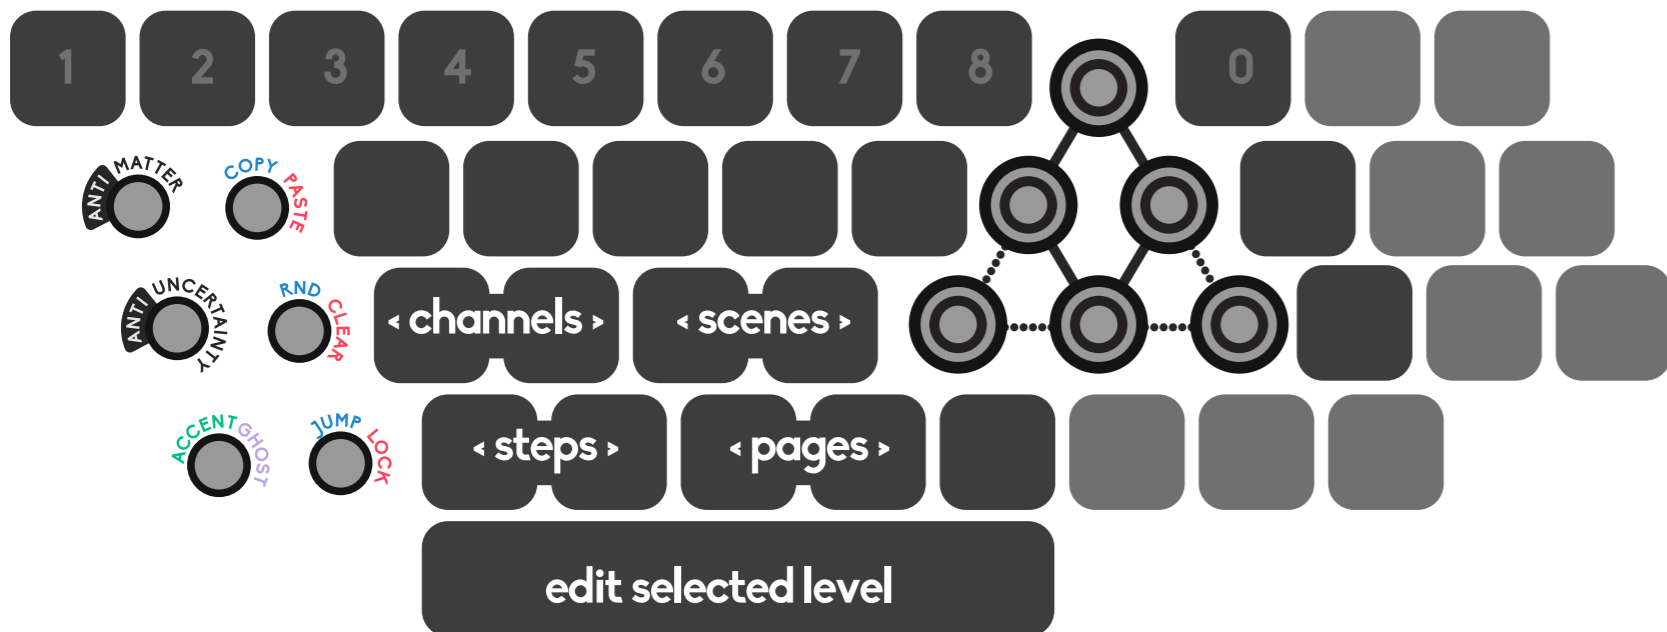

CHEAT SHEET

- Shift +Click** edit level at first click to avoid double click
- Shift +level keys** edit next level for paintbrush editing
- Alt +Click** jump to level
- Esc** back to matter tool

shortcuts and previous/next level keys

	MICRO STEP	STEP	PAGE	CHANNEL	SCENE
MATTER 	TRIGGER ON/OFF	ACTIVE / SILENT	ACTIVE / SILENT	ACTIVE / SILENT	ACTIVE / SILENT
ANTIMATTER 	SKIP / INCLUDE	SKIP / INCLUDE	SKIP / INCLUDE	SEND TO ANTI-CHANNEL	SKIP / INCLUDE
UNCERTAINTY 	TRIGGER PROB.	ACTIVE PROB.	ACTIVE PROB.	BERNOULI GATE	BERNOULI GATE
ANTI-UNCERTAINTY 	SKIP PROB.	SKIP PROB.	SKIP PROB.	ANTI CHANNEL BERNOULI GATE	SKIP PROB.
ACCENT 	CV OUT AMPLIFY	CV OUT AMPLIFY	CV OUT AMPLIFY	CV OUT AMPLIFY	CV OUT AMPLIFY
GHOST 	CV OUT ATTENUATE	CV OUT ATTENUATE	CV OUT ATTENUATE	CV OUT ATTENUATE	CV OUT ATTENUATE
JUMP 	PLAY NEXT	PLAY NEXT	PLAY NEXT	FOLLOW PLAY HEAD	PLAY NEXT
LOCK 	PLAY AND LOOP	PLAY AND LOOP	PLAY AND LOOP	SOLO	PLAY AND LOOP
RND 	RANDOMIZE STATE	RANDOMIZE MICROSTEPS	RANDOMIZE STEPS AND MICROSTEPS	RANDOMIZE STEPS AND MICROSTEPS	RANDOMIZE STEPS AND MICROSTEPS
CLEAR 	INITIALIZE	INITIALIZE	INITIALIZE	INITIALIZE	INITIALIZE
COPY/PASTE 	COPY TO EQUAL LEVEL	COPY TO EQUAL LEVEL	COPY TO EQUAL LEVEL	COPY TO EQUAL LEVEL	COPY TO EQUAL LEVEL